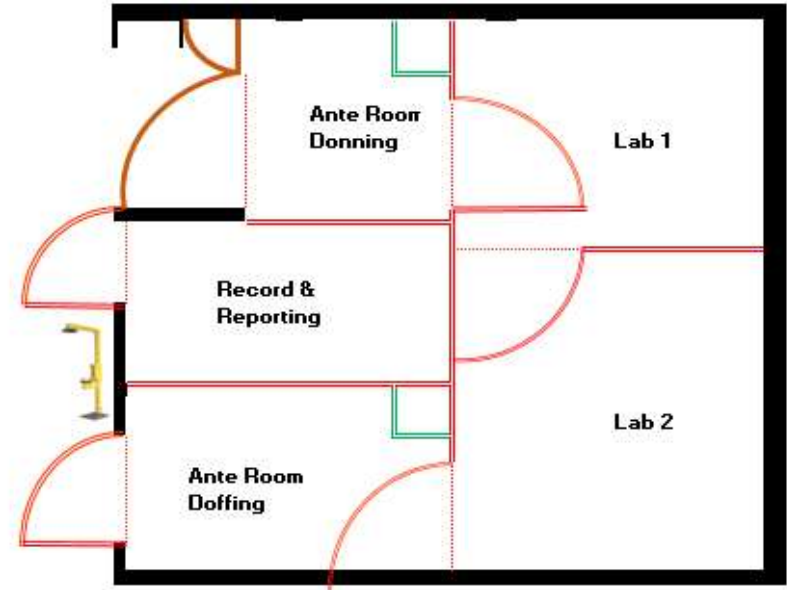

PAGE 2

PAGE 1

Designed for one of the Government Medical College in Pune district INDIA
 IP Protected BSL2 design by ADEETECHGENE BIOTECH PVT. LTD.
 ♦ ADEETECHGENE BIOTECH PVT. LTD. 2020
 www.coronavirusslabsetup.com updated Design 5.2 Date 23 May 2020
 coronavirussoncultant@gmail.com +919921446321

Note:
 Typical Lab in very less space, if
 divided by corridor and common
 passage. No washing room inside
 the BSL2. it is will be available
 nearby in the same building

Designed for one of the Government Medical College in Pune district INDIA
 IP Protected BSL2 design by ADEETECHGENE BIOTECH PVT. LTD.
 ♦ ADEETECHGENE BIOTECH PVT. LTD. 2020
 www.coronavirusslabsetup.com updated Design 5.2 Date 23 May 2020
 coronavirussoncultant@gmail.com +919921446321